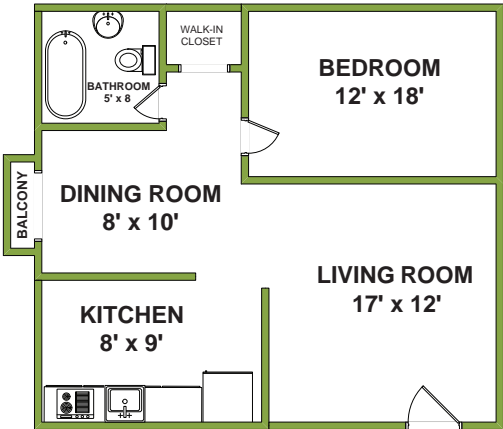

From East/West of Middletown: *Exit 4W
off ROUTE 84 (Binghamton Exit) onto Route 17 West;
then follow same directions as above.*

www.apthp.com

Typical Floor Plans

ONE BEDROOM

TWO BEDROOM

Country Manor Apartments