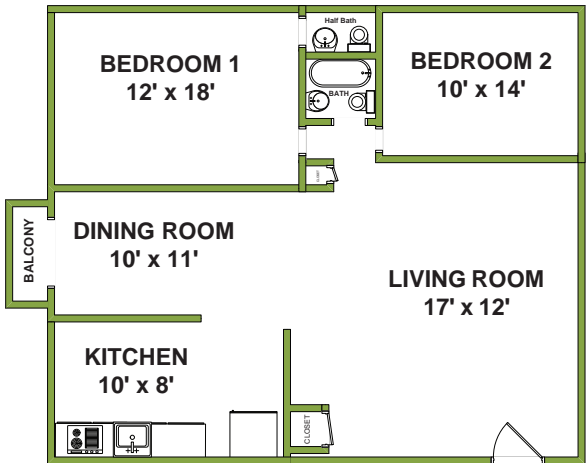

From East/West of Middletown: *Exit 4W
off ROUTE 84 (Binghamton Exit) onto Route 17 West;
then follow same directions as above.*

www.apthp.com

Typical Floor Plans

ONE BEDROOM

TWO BEDROOM

Country Manor Apartments